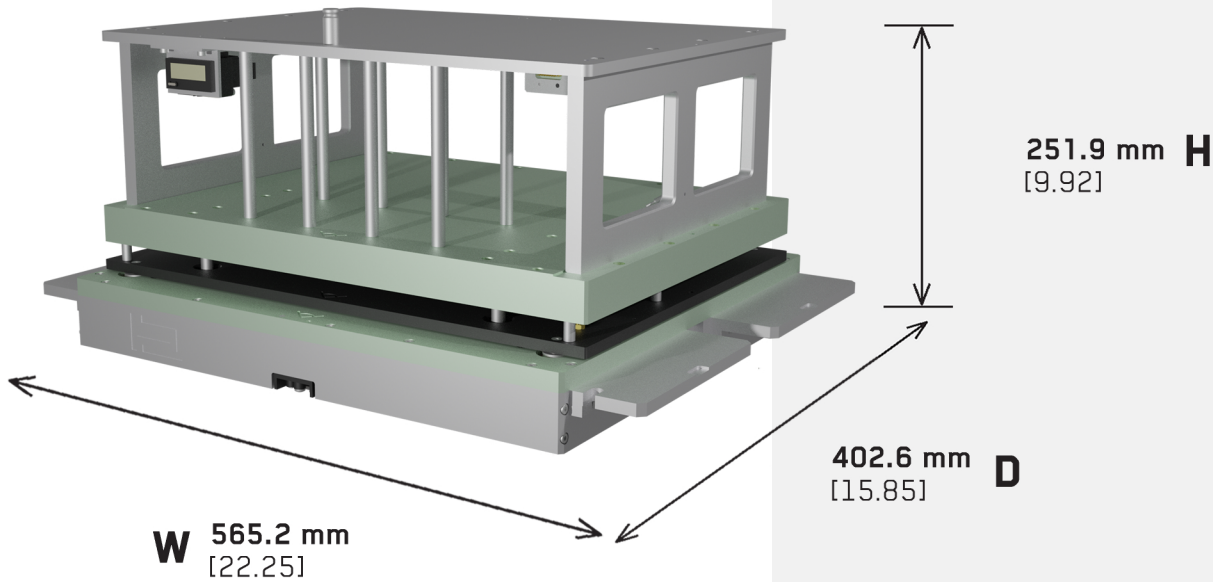

In - Line Fixture Kit

KEYSIGHT - AGILENT i3070 SERIES 5i

Equip **ILFS-i3070-5i** In - Line Fixture

Technical Features:

- External Dimension (width x depth x height) with Handles:
565.2 mm x 402.6 mm x 251.9 mm
[22.25 in x 15.85 in x 9.92 in]
- Max DUT size: 350 mm x 349 mm [13.78 in x 13.74 in]
- Top and Bottom test
- Installation height of test probes:
bottom - 16 mm, top - 16 mm
- Maximum 2592 channels