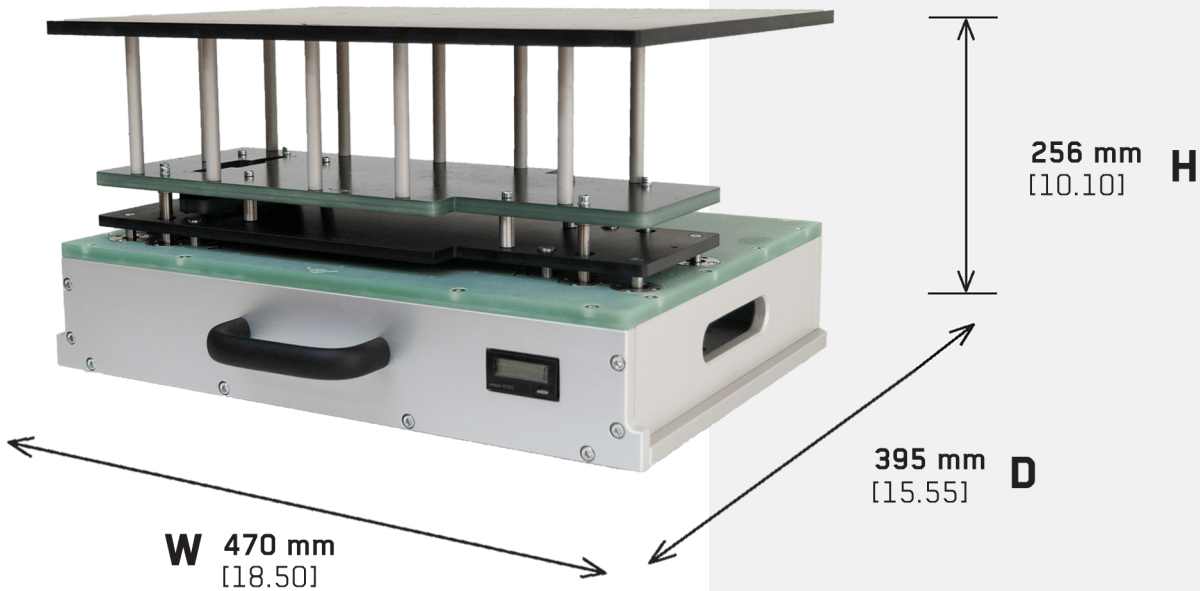

# In - Line Fixture Kit

## KEYSIGHT - AGILENT i1000D SERIES

Equip **ILFS-i1000D** In - Line Fixture

### Technical Features:

- External Dimension (width x deep x height) with Handles:  
470 mm x 395 mm x 256 mm  
[18.50 in x 15.55 in x 10.10 in]
- Max DUT size: 430mmx300mm[16.93inx11.81in]
- Top and Bottom test
- Installation height test probe:  
bottom-16mm, top-20.5mm
- Maximum 3456 channels