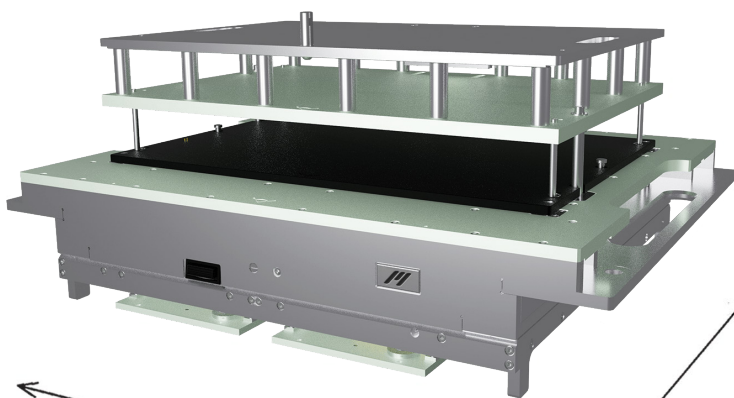

In - Line Fixture Kit

INLINE FIXTURE KIT FOR TERADYNE MULTI-SITE TSH-5X

Equip **ILFS-TSH-5SLOT** In - Line Fixture

292 mm H
[11.50]

W 640 mm
[25.20]

494 mm D
[19.45]

Technical Features:

- External Dimension (width x depth x height):
640 mm x 494 mm x 292 mm [25.20 in x 19.45 in x 11.50 in]
- Max DUT size: **349mm x 450mm** [13.74 in x 17.72 in]
- Top and Bottom test
- Installation height test probe : bottom-16 mm, top-16mm
- Maximum 2 x 2560 channels